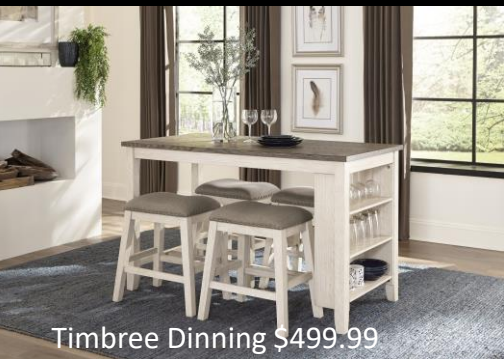

YOU'RE MORE THAN JUST A CUSTOMER, YOU ARE FAMILY!

Sale Runs The Entire Month Of April

Also Available  
In Chocolate

Welcome  
To Spring  
Sale

Stoneland Living By Ashley

Reclining Sofa OR Reclining Console Loveseat

**YOUR CHOICE**  
**\$799.99**

Timbree Dinning \$499.99

Bladewood Recliner  
\$799.99

Shown in in Slate also available in coffee

Party System 2000

**\$199.99**

Begonia Bedroom

Queen Bed  
\$699.99

All Other Pieces Sale Priced

Marleton Sectional  
**NOW \$899.99**

Also Available in Gray

Recliner & Ottoman Also Sale Priced

Kaydell Bedroom

Queen Bed \$499.99

All Other Pieces Sale Priced

Mattresses  
Starting At  
\$399.99